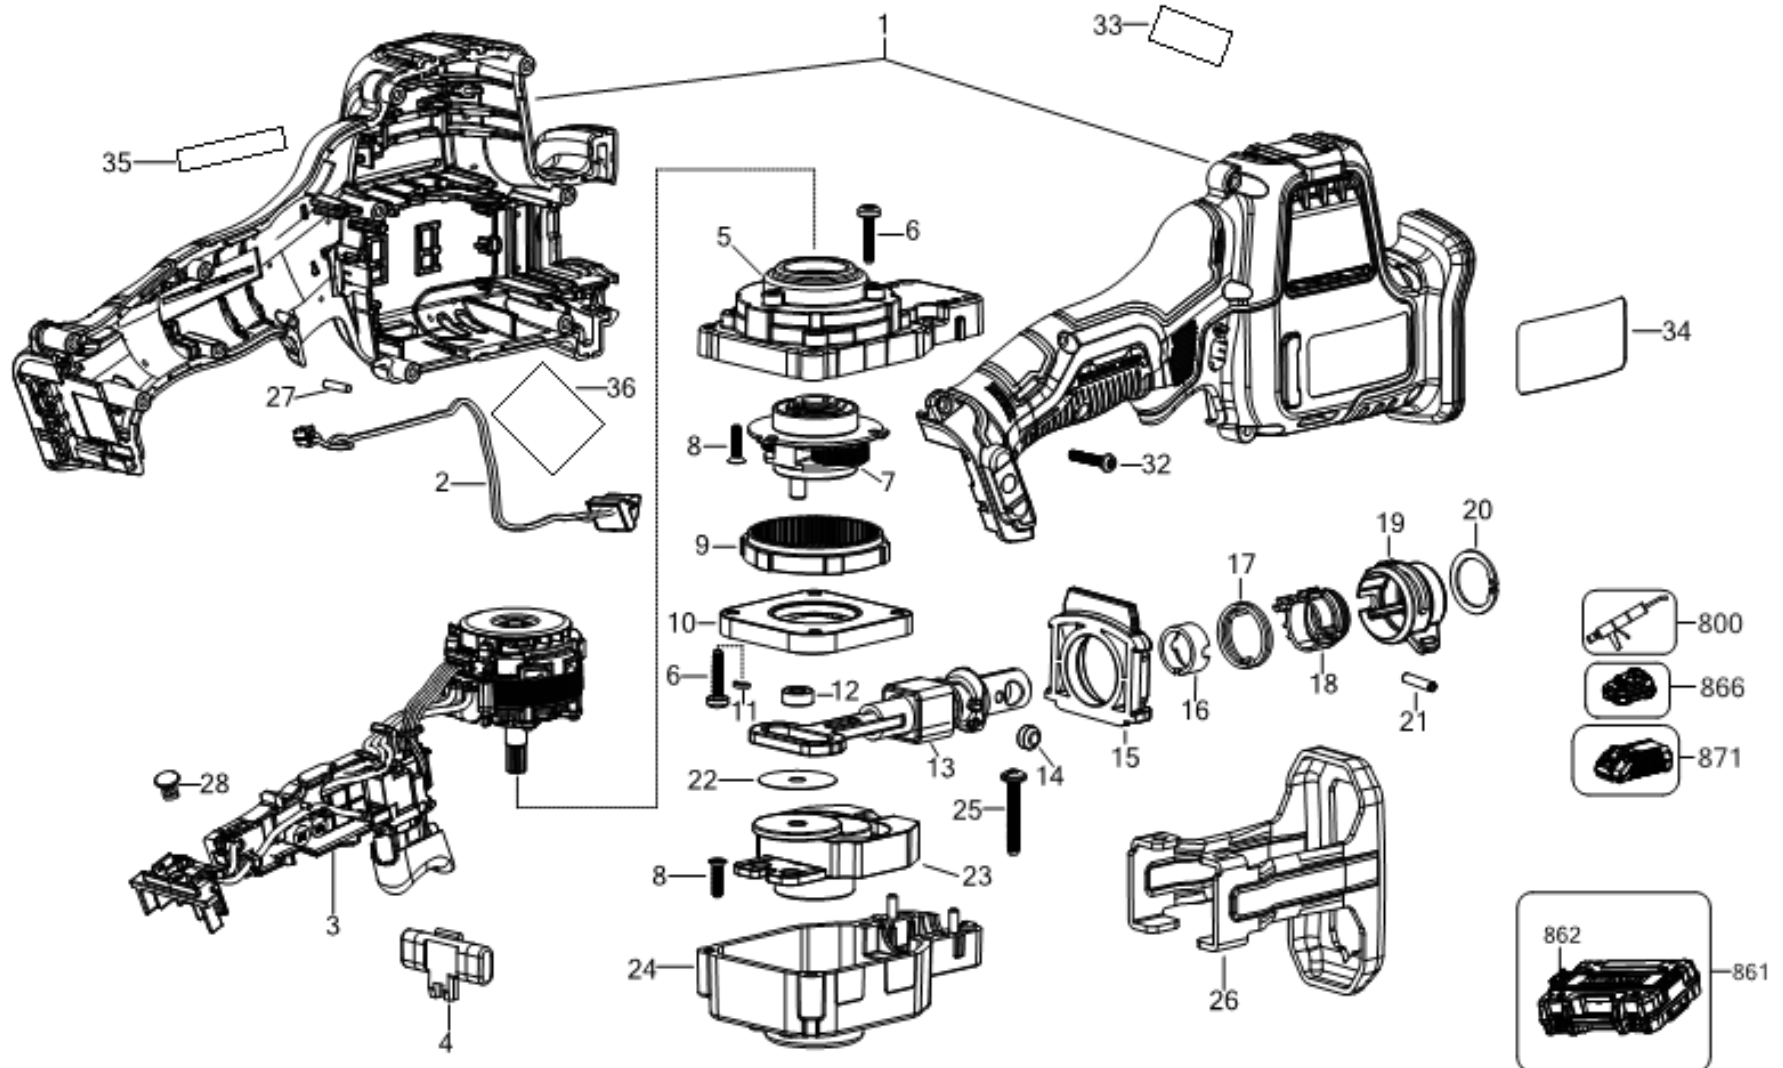

DeWALT

DCS312

TYP.
1

©

Parts List DCS312D2 CORDLESS RECIPROCATING SAW 1

Item	Part Number	Qty	Part Description	General Description	Other Info	Repair Inst	Markets
1	N748525	1	CLAMSHELL SET			No	QW
2	N683436	1	LED LIGHT			No	QW
3	N805932	1	MOTOR SA			No	QW
4	N650938	1	BUTTON LOCK-OFF			No	QW
5	N658536	1	GEARCASE			No	QW
6	330045-53	8	SCREW			No	QW
7	N773353	1	CARRIER SA			No	QW
8	N691339	7	SCREW			No	QW
9	N677836	1	GEAR			No	QW
10	N658540	1	PLATE THRUST			No	QW
11	NA361142	4	WASHER LOCK			No	QW
12	N658544	1	SLEEVE BEARING			No	QW
13	N773357	1	SHAFT SA			No	QW
14	N690767	1	PIN			No	QW
15	N688751	1	RUBBER BOOT			No	QW
16	N690774	1	SLEEVE			No	QW
17	N690789	1	SPRING			No	QW
18	N690518	1	CAM			No	QW
19	NA292003	1	COLLAR			No	QW
20	N690786	1	CIRCLIP			No	QW
21	N096408	1	SPIROL PIN			No	QW
22	N658550	1	WASHER			No	QW
23	N773358	1	ECCENTRIC SA			No	QW
24	N773359	1	GEARCASE COVER SA			No	QW
25	330045-08	1	SCREW			No	QW
26	N720431	1	SHOE SA			No	QW
27	N071836	1	ROLL PIN			No	QW
28	NA105798	1	TERMINAL BLOCK			No	QW
32	682211-00	10	SCREW			No	QW
33	N719768	1	LABEL			No	QW
34	NA050147	1	RATING LABEL			No	QW
35	N765387	1	BRAND LABEL			No	QW

Parts List DCS312D2 CORDLESS RECIPROCATING SAW 1

Item	Part Number	Qty	Part Description	General Description	Other Info	Repair Inst	Markets
36	NA050148	1	WARNING LABEL			No	QW
800	N017298	1	GREASE	G-2008 Molykote		No	QW
861	N704163	1	KITBOX			No	QW
862	N409477	2	LATCH			No	QW
866	N394620	2	BATTERY 10.8V - 2.0AH - 21.6WH	DCB127-XJ		No	QW
871	NA010209	1	CHARGER 10.8V - 18V	DCB115		No	QW